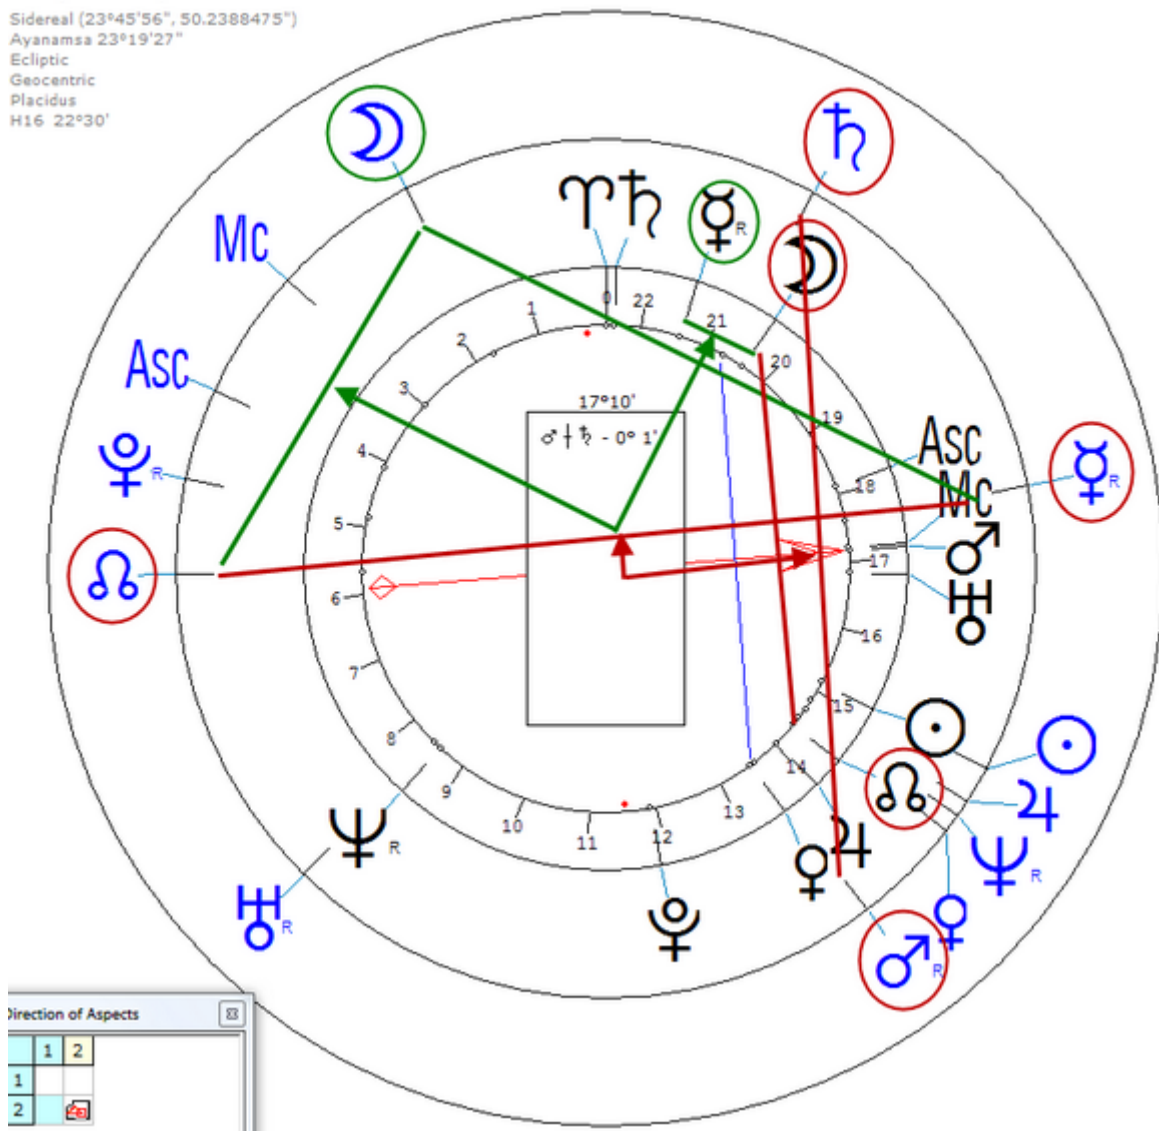

Rassam, Julien

14 June 1968 at 13:00 (= 1:00 PM)Neully sur Seine, France, 48n53, 2e16

French actor.

<https://www.astro.com/astro-databank/Rassam,_Julien>

Death by Suicide 3 February 2002 in Paris, France.

Solar Return (Harmonic 16)

Solar $\♁/\♃$ = Solar $\♁/\♁$ = $\♁_n/\♁_n$

Solar $\♁/\♁$ = Solar $\♁/\♁$ = $\♁_n/\♁_n$

Rassam, Julien
14 June 1968 Fri 13:00 (GMT+1) 48n53 2e16
Neully sur Seine, France
Sidereal (23°45'56", 50.2388475")
Ayanamsa 23°19'27"
Ecliptic
Geocentric
Placidus
H16 22°30'